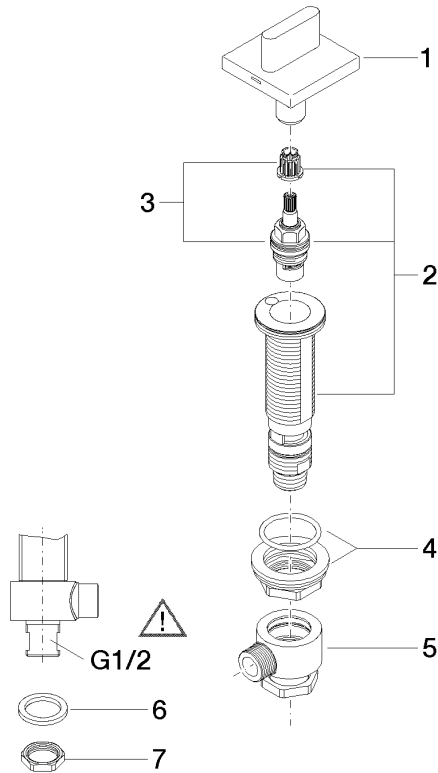

CL.1 Deck valve clockwise closing cold - Dark Chrome

CL.1

20 000 705

- hole diameter valve 32 mm
- rosette 60 x 60 mm
- with cold marking

	Dark Chrome	20 000 705-19
	Chrome	20 000 705-00
	Brushed Platinum	20 000 705-06
	Brushed Champagne (22kt Gold)	20 000 705-46
	Champagne (22kt Gold)	20 000 705-47
	Brushed Dark Platinum	20 000 705-99

20 000 705

mm [inches]

Flow rate chart

Certificates

WRAS_2103001.

20 000 705

Parts for other finishes can be found here: [Chrome](#)

Spare parts list

No.	Item Number	Name	Quantity used	Delivery time
1	90 20 70 051 04-19	handle (cold)	1	20
2	04 17 11 058 33 90	side panel	1	2
3	90 90 03 133 00 90	top	1	2
4	04 23 10 032 78 90	fixing set	1	2
5	04 17 11 023 10 90	distributor	1	2
6	90 23 30 040 00-19	threaded connector	1	-
Spare part can no longer be ordered, please order the replacement item				
7	09 30 11 059 90	disc	1	2
8	09 23 10 012 90	nut	1	2