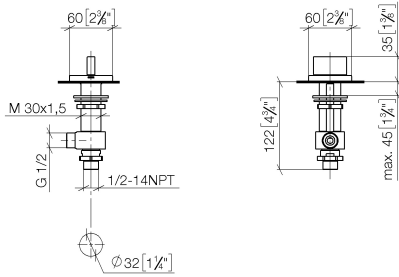

CL.1 Deck valve clockwise closing cold - Dark Chrome

CL.1

20 000 705

- hole diameter valve 32 mm
- rosette 60 x 60 mm
- with cold marking

	Dark Chrome	20 000 705-19
	Chrome	20 000 705-00
	Brushed Platinum	20 000 705-06
	Brushed Champagne (22kt Gold)	20 000 705-46
	Champagne (22kt Gold)	20 000 705-47
	Brushed Dark Platinum	20 000 705-99

20 000 705

mm [inches]

Flow rate chart

Certificates

WRAS_2103001.

20 000 705

Parts for other finishes can be found here: [Chrome](#)

Spare parts list

No.	Item Number	Name	Quantity used	Delivery time
1	90 20 70 051 04-19	handle (cold)	1	20
2	04 17 11 058 33 90	side panel	1	2
3	90 90 03 133 00 90	top	1	2
4	04 23 10 032 78 90	fixing set	1	2
5	04 17 11 023 10 90	distributor	1	2
6	90 23 30 040 00-19	threaded connector	1	-
Spare part can no longer be ordered, please order the replacement item				
7	09 30 11 059 90	disc	1	2
8	09 23 10 012 90	nut	1	2